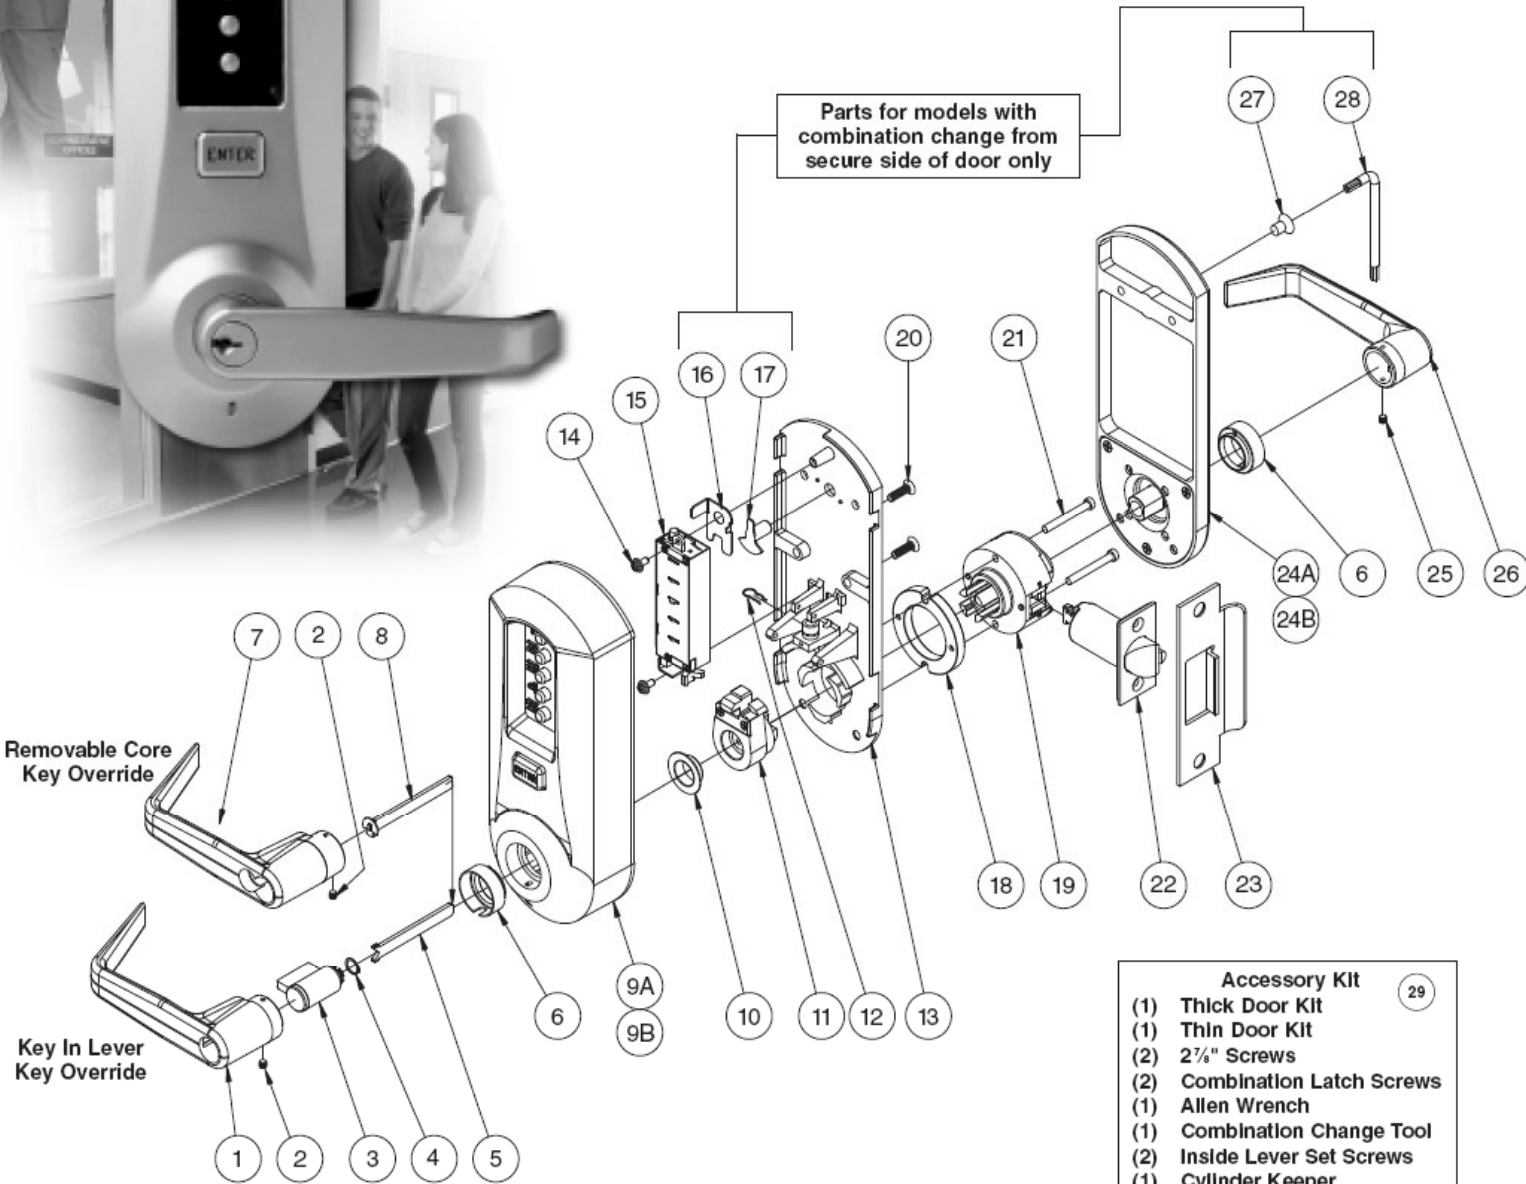

SIMPLEX[®] 5000

Extra Heavy-Duty Primary Lock

Parts for models with combination change from secure side of door only

Removable Core Key Override

Key In Lever Key Override

- Accessory Kit** (29)
- (1) Thick Door Kit
 - (1) Thin Door Kit
 - (2) 2 1/2" Screws
 - (2) Combination Latch Screws
 - (1) Allen Wrench
 - (1) Combination Change Tool
 - (2) Inside Lever Set Screws
 - (1) Cylinder Keeper
 - (4) Rubber Bumpers
 - (2) Outside Lever Set Screws
 - (4) Standard Mounting Screws