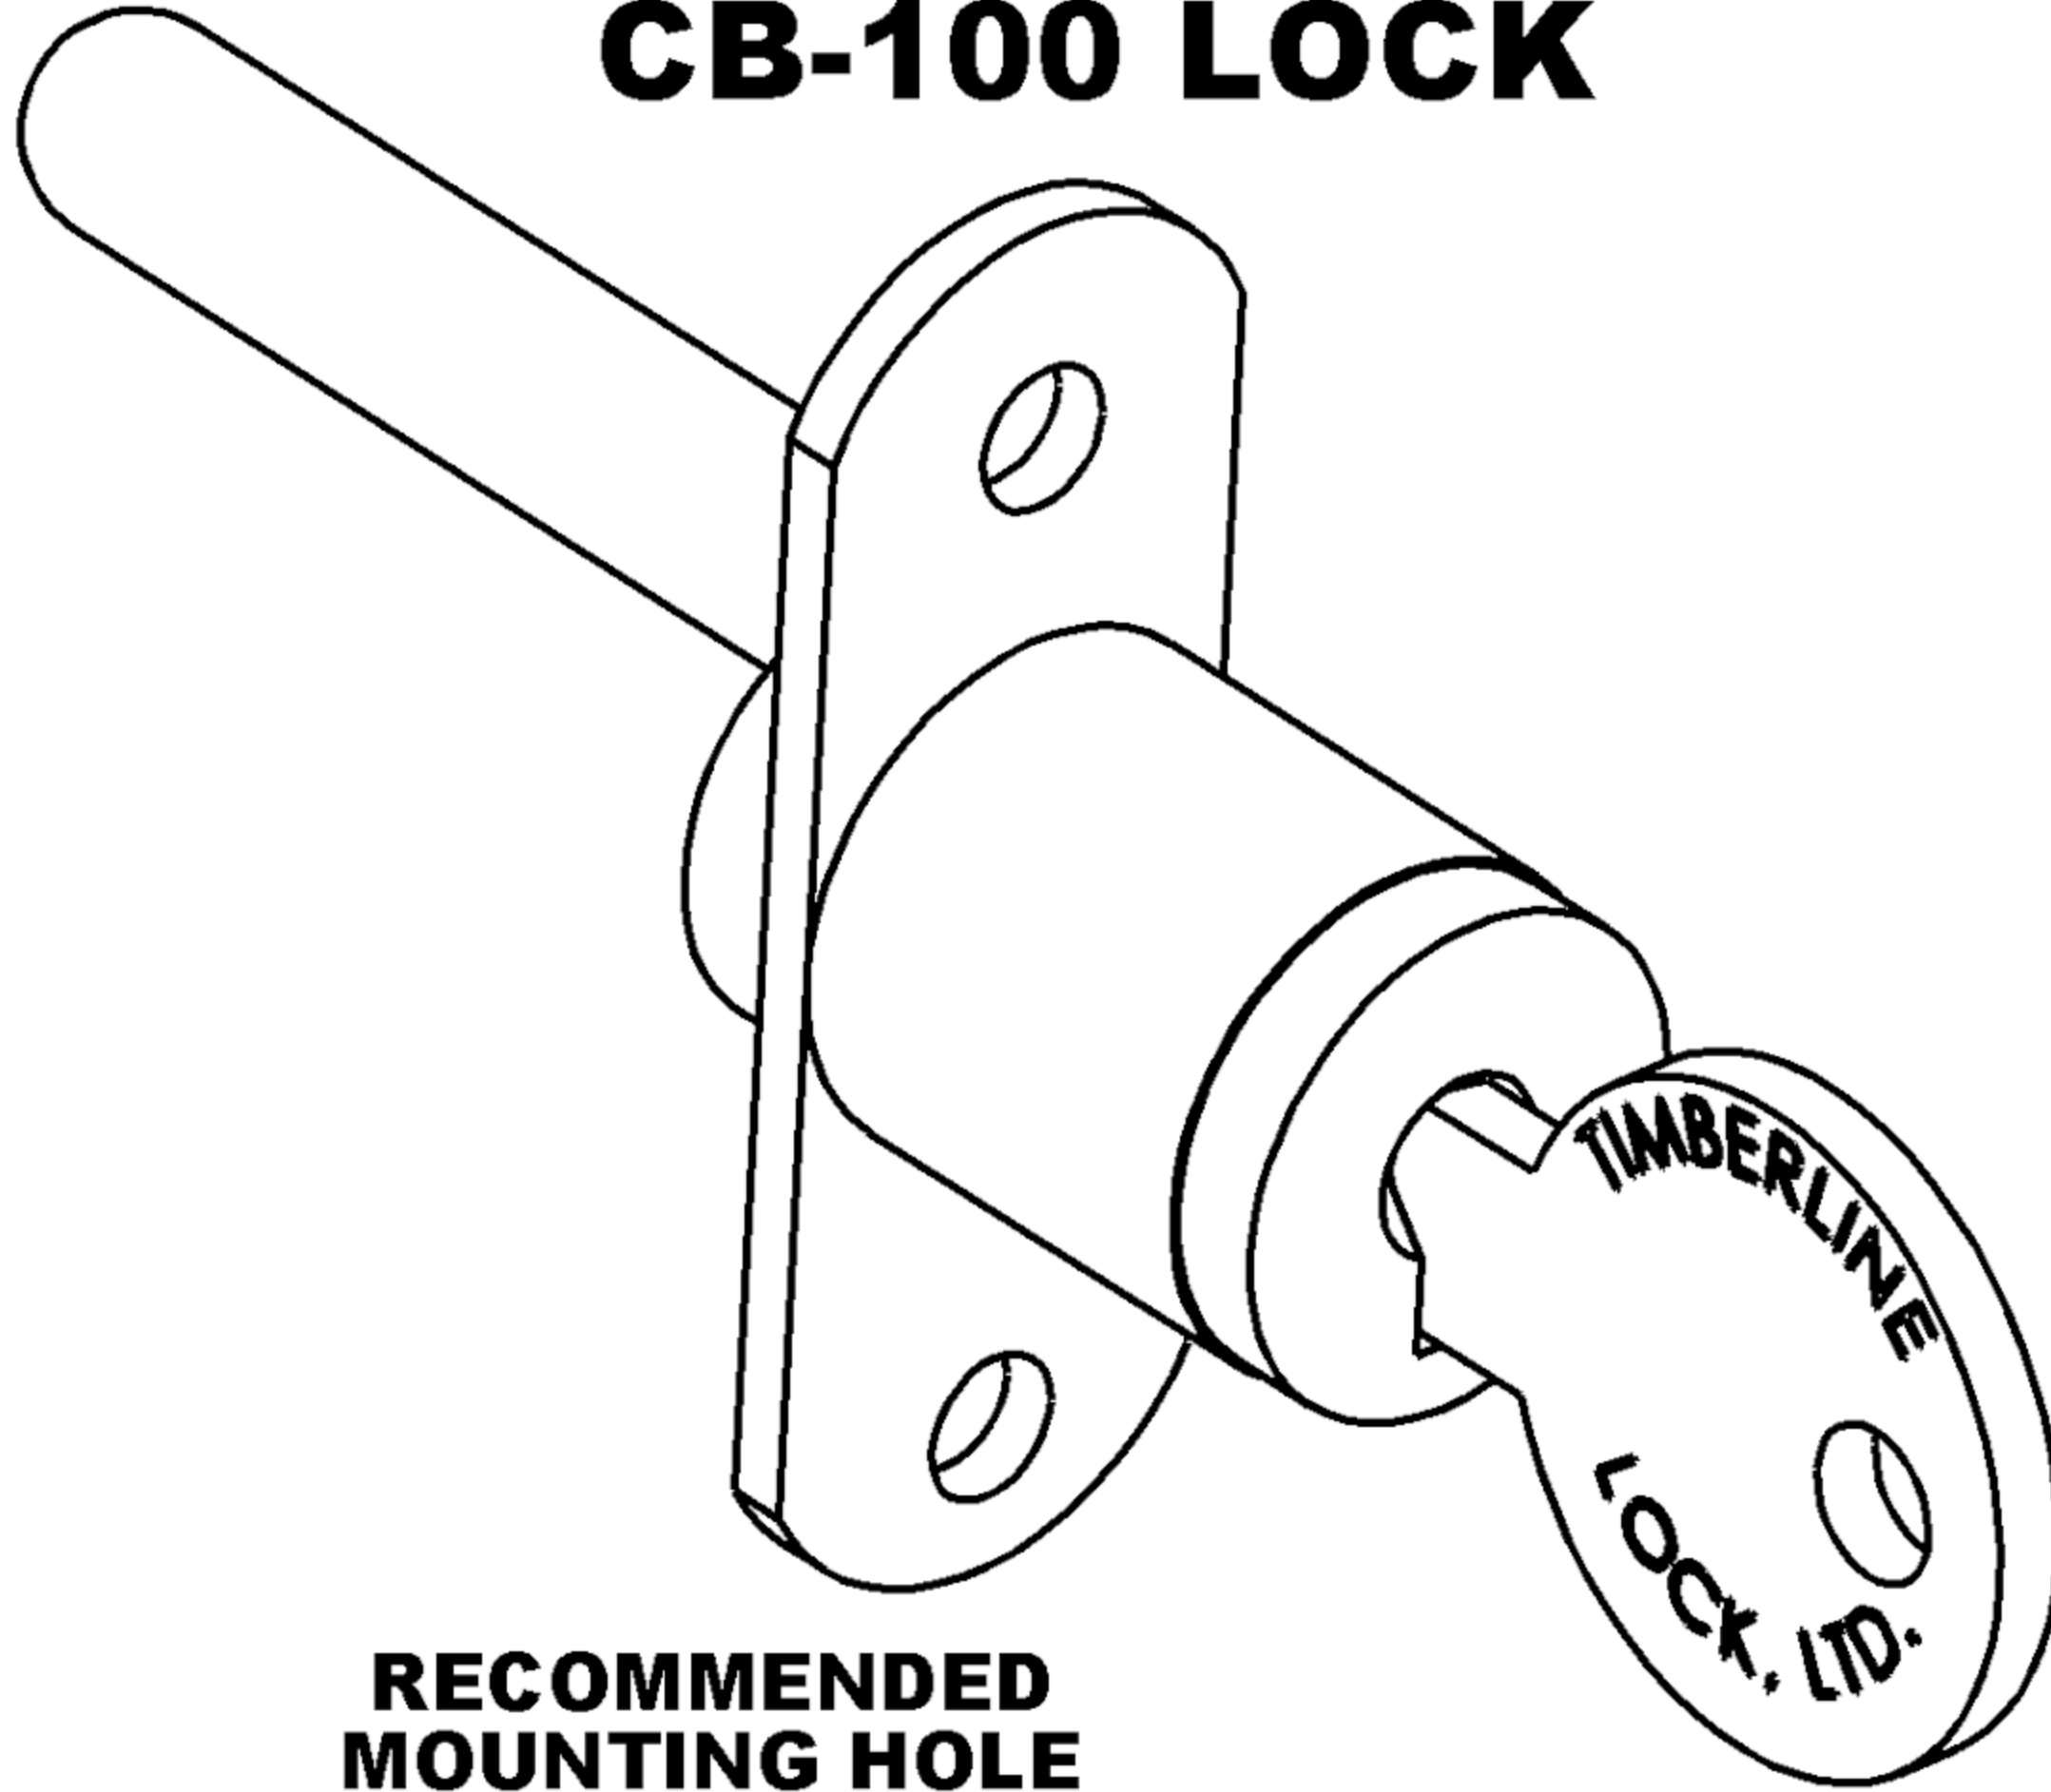

## CB-100 LOCK

### RECOMMENDED MOUNTING HOLE