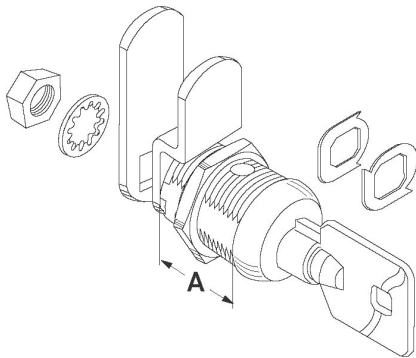

Overview

LSDA cabinet locks put the emphasis on versatility. Cam locks are packed with all the parts you need for securing many types of doors and drawers, with multiple key-pull positions. Tubular cam locks offer greater pick-resistance, when security matters. Cam locks are used on many cabinet doors and drawers.

- Sizes: 5 Sizes Available
- Finishes: Brass body, polished nickel finish
- Handing: Non-handed
- Diameter: 3/4" diameter cam locks, flat on two sides
- Cam: Cam rotates 90° or 180°, right or left; includes two cams. Key removable at your choice of 3, 6, 9, or 12 o'clock
- Keying: Pin tumbler with seven pins, uses popular tubular key blank. Universal design allows six different key functions. Available keyed alike (KA) and keyed different (KD) with several KA numbers available for most models.

A: Cylinder Length

UTCL38

Mfr.#	Cyl. Length	Max. Panel Thickness	EZ#
UTCL38KD	3/8"	5/32"	009654
UTCL38KA56800	3/8"	5/32"	009653
UTCL38KA56801	3/8"	5/32"	036029
UTCL38KA56804	3/8"	5/32"	009650
UTCL38KA56808	3/8"	5/32"	009648
UTCL38KA56812	3/8"	5/32"	009651
UTCL38KA56817	3/8"	5/32"	009652

UTCL58

Mfr.#	Cyl. Length	Max. Panel Thickness	EZ#
UTCL58KD	5/8"	1/2"	009660
UTCL58KA56800	5/8"	1/2"	009655
UTCL58KA56801	5/8"	1/2"	009656
UTCL58KA56804	5/8"	1/2"	009657
UTCL58KA56812	5/8"	1/2"	009658
UTCL58KA56813	5/8"	1/2"	009659