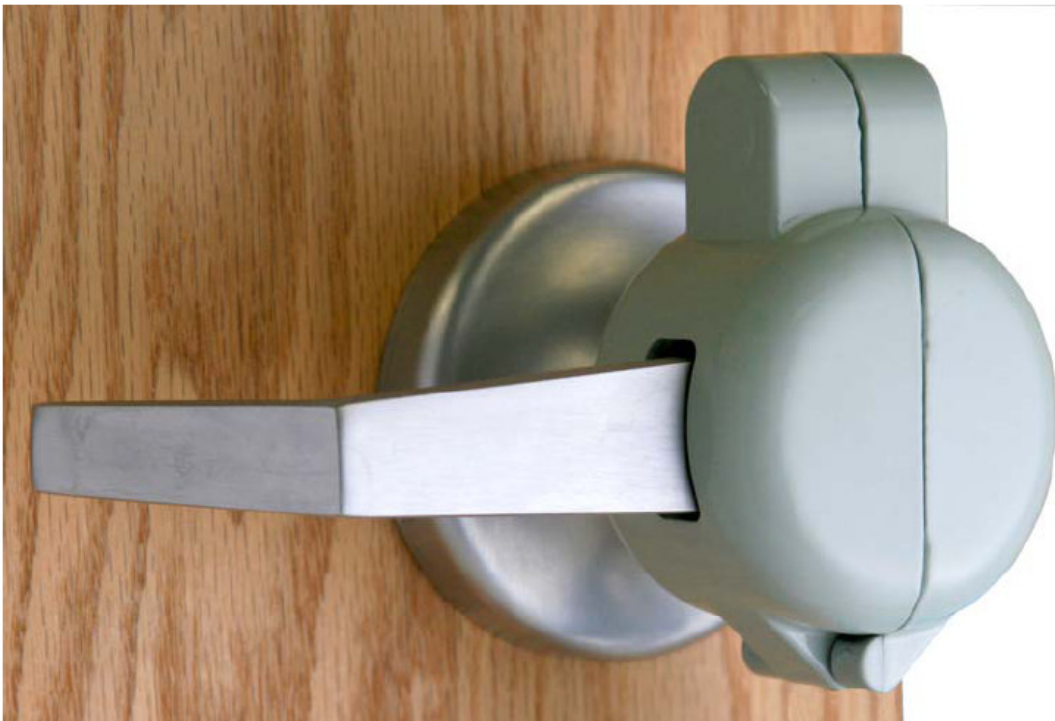

NEW PRODUCT RELEASE

A225 KEE BLOK®

Our new model A225 Kee Blok® is designed to lock over the larger lever handle locks now manufactured by Falcon, General, Marks, PDQ, Yale and others. Like our other Kee Blok® models just lock over the lever and all existing keys are locked out.

See our web site for a KEE BLOK® compatibility chart that will list what KEE BLOK® will work with the different lock models.

Available both keyed alike and keyed different

Major
MANUFACTURING, INC.