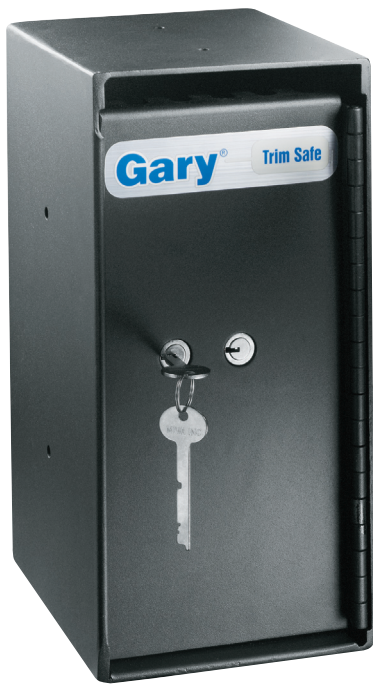

Gary[®]

By FireKing[®]

MS1206 MINIATURE TRIM SAFE

ABOUT THE MS1206

This miniature drop safe container can easily be mounted under a counter or almost anywhere. The hinged door is key operated and features a 3/4 inch drop slot with an anti-fish baffle.

WHY A TRIM SAFE?

According to a survey by the American Society for Industrial Security, "The amount of money kept in a store's cash register was correlated with the likelihood of experiencing armed robbery." Reduce your chance of being robbed by making frequent drops to your safe from the register.

MOUNTING

Your MS1206 can be mounted anywhere near your register with the mounting hardware provided. The most common mounting location is under the counter next to the register.

CONSTRUCTION

Chassis: Plate steel
Exterior: 12"H x 6"W x 7"D
Weight: 15 lbs (approx. ship wt)
Drop: 3/4" x 6" Slot with anti-fish baffle
Finish: Graphite
Door: Hinged, side swing