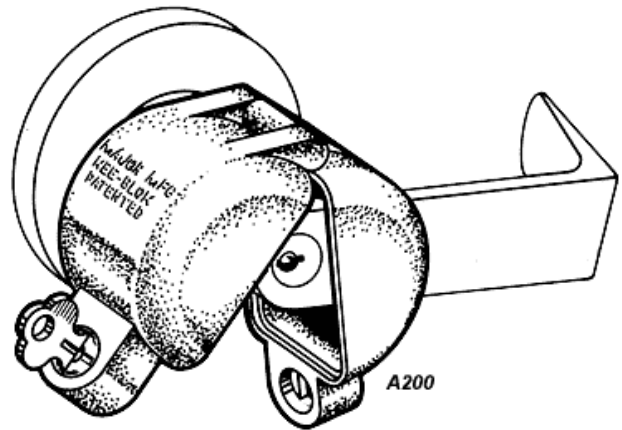

**Blocks All Existing Keys To A
Lever Handle In Seconds!**

A200 KEE-BLOK

Portable! Light! Strong!

- ▣ Fits Most Lever Handle Locks Prevents Entry Of Any Existing Keys.
- ▣ Portable! Fits In The Palm Of Your Hand.
- ▣ Added Protection! A New Lock In Just Seconds.
- ▣ Available "Keyed Alike" And "Keyed Different".
- ▣ High Strength Aluminum Alloy.

Fits

- ▣ Schlage Rhodes
- ▣ Schlage Oly
- ▣ Arrow Sierra
- ▣ Sargent 10 Line Series
- ▣ Falcon DG
- ▣ Lockwood Lever
- ▣ U.S. Lock
- ▣ Cal Royal Appolo
- ▣ LSDA Lever
- ▣ S. Parker Hardware
- ▣ Sargent 6500 Series Lever
- ▣ And Many Other Models