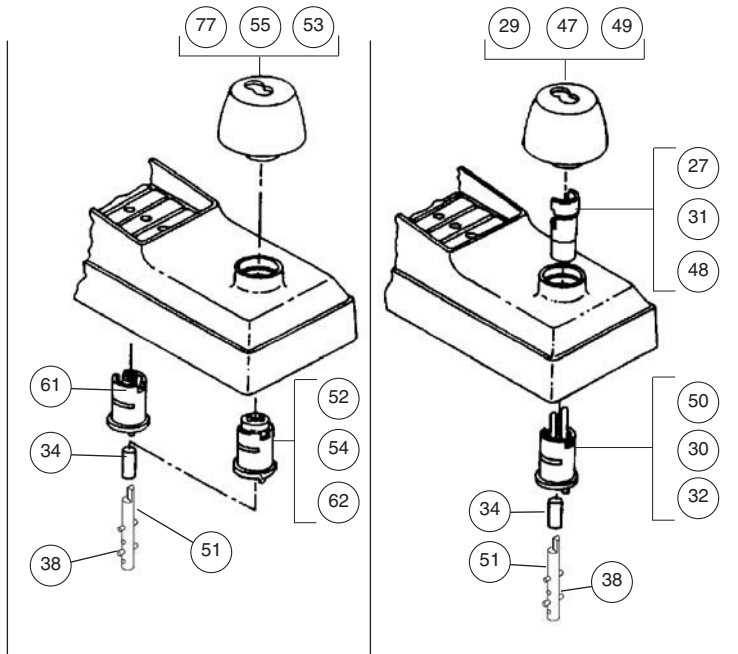

Simplex 1000 Series

Notes: Older model locks used knob insert (27, 31, 48) to the right. Current production is more represented by model on left.

Key Override Models:
 Medeco/ASSA/Yale
 Schlage

Key Override Models:
 Best & Equivalents
 Corbin/Russwin
 Sargent

See inside front cover for
How to Order instructions

1000 Series Service Kit

Parts Included in Kit

- Chamber Shaft Bushing
- Clutch Assembly
- Combination Chamber
- Drive Shaft (No Key Override)
- Drive Shaft (Key Override)
- Knob Return Spring
- Stop plate

203035-000-01 \$125.00 each

1000 Series Service Kit		
		
Clutch Assembly	K/O Drive Shaft	Combination Chamber
		
Knob Return Spring	Standard Drive Shaft	Stop Plate
		
Chamber Shaft Bushing	Chamber Shaft Bushing	