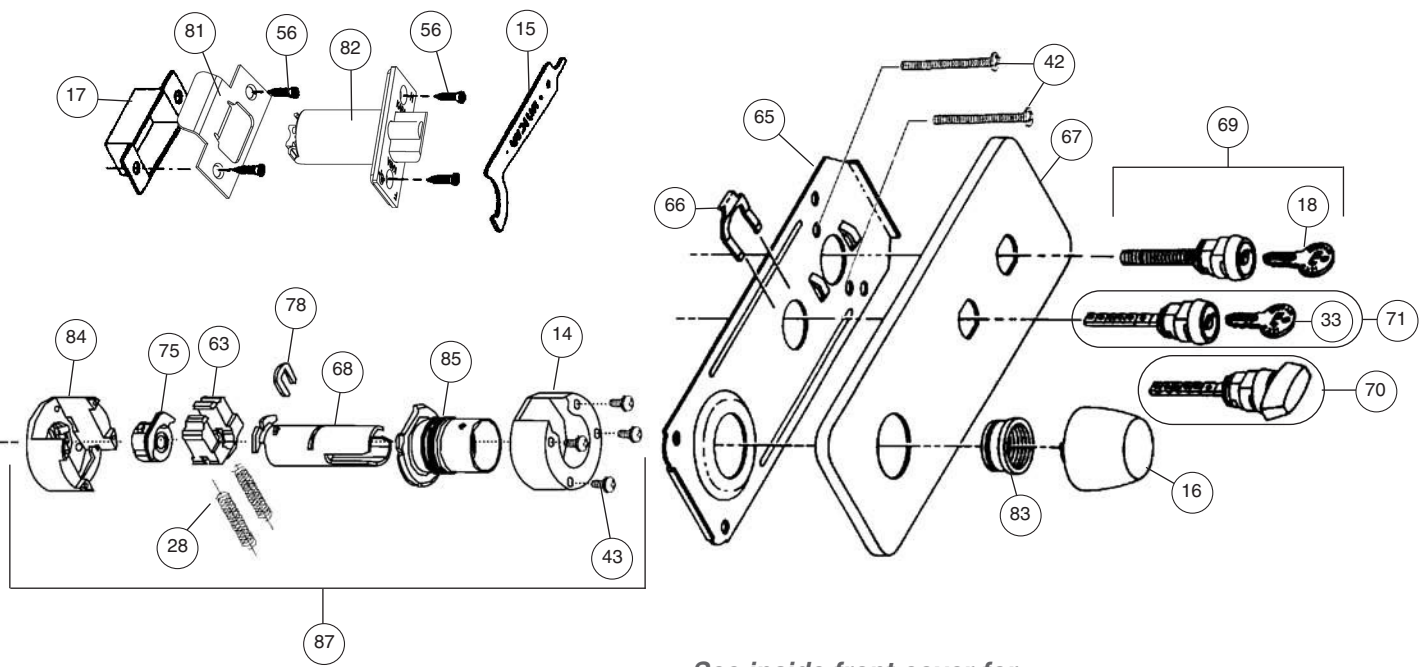

Simplex 1000 Series

Notes: Older model locks used knob insert (27, 31, 48) to the right. Current production is more represented by model on left.

Key Override Models:
 Medeco/ASSA/Yale
 Schlage

Key Override Models:
 Best & Equivalents
 Corbin/Russwin
 Sargent

See inside front cover for
How to Order instructions

1000 Series Service Kit

Parts Included in Kit

- Chamber Shaft Bushing
- Clutch Assembly
- Combination Chamber
- Drive Shaft (No Key Override)
- Drive Shaft (Key Override)
- Knob Return Spring
- Stop plate

203035-000-01 \$125.00 each

1000 Series Service Kit		
		
Clutch Assembly	K/O Drive Shaft	Combination Chamber
		
Knob Return Spring	Standard Drive Shaft	Stop Plate
		
Chamber Shaft Bushing	Chamber Shaft Bushing	