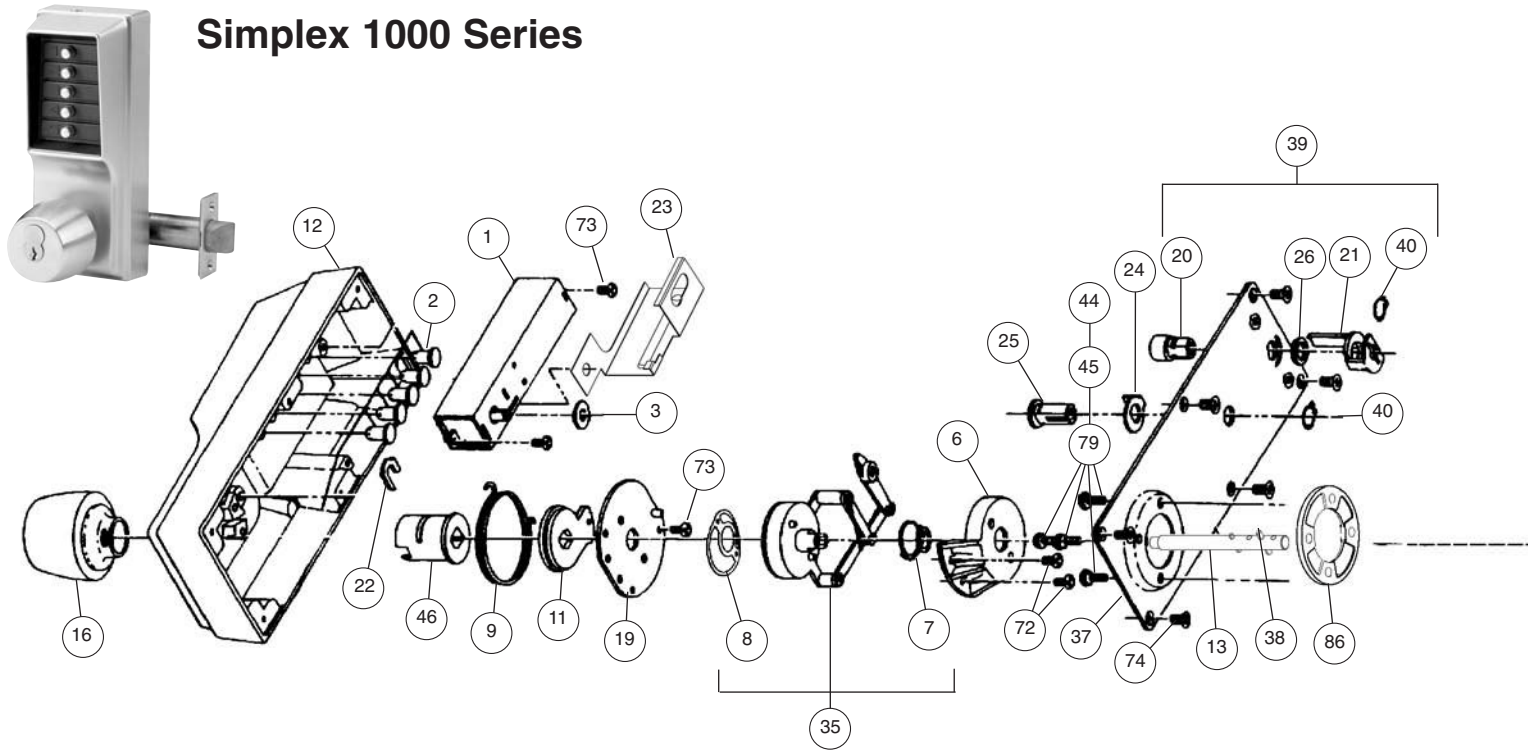

Simplex 1000 Series

Notes: Older model locks used knob insert (27, 31, 48) to the right. Current production is more represented by model on left.

Key Override Models:
 Medeco/ASSA/Yale
 Schlage

Key Override Models:
 Best & Equivalents
 Corbin/Russwin
 Sargent

See inside front cover for
How to Order instructions

1000 Series Service Kit

Parts Included in Kit

- Chamber Shaft Bushing
- Clutch Assembly
- Combination Chamber
- Drive Shaft (No Key Override)
- Drive Shaft (Key Override)
- Knob Return Spring
- Stop plate

203035-000-01 \$125.00 each

1000 Series Service Kit		
		
Clutch Assembly	K/O Drive Shaft	Combination Chamber
		
Knob Return Spring	Standard Drive Shaft	Stop Plate
		
Chamber Shaft Bushing	Chamber Shaft Bushing	